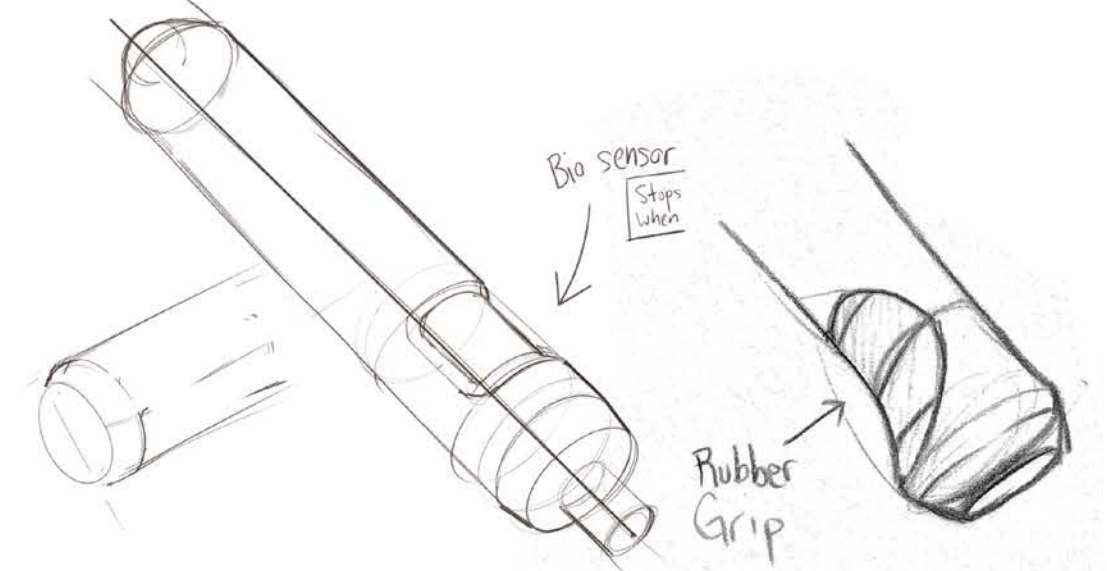

PiKUG
Rotary tool

Picus Is a rotary tool designed for beginner makers and artisans who want to become more familiar with power tools

Project Focuses:

Portability
Ergonomics
Flexibility

ABS plastic

rubberized coating

safety lock

rubber grips

battery indicator

stainless steel clip

hinge to prevent excessive bending of cord

motor speed control

Usable as a battery pack for casual use.