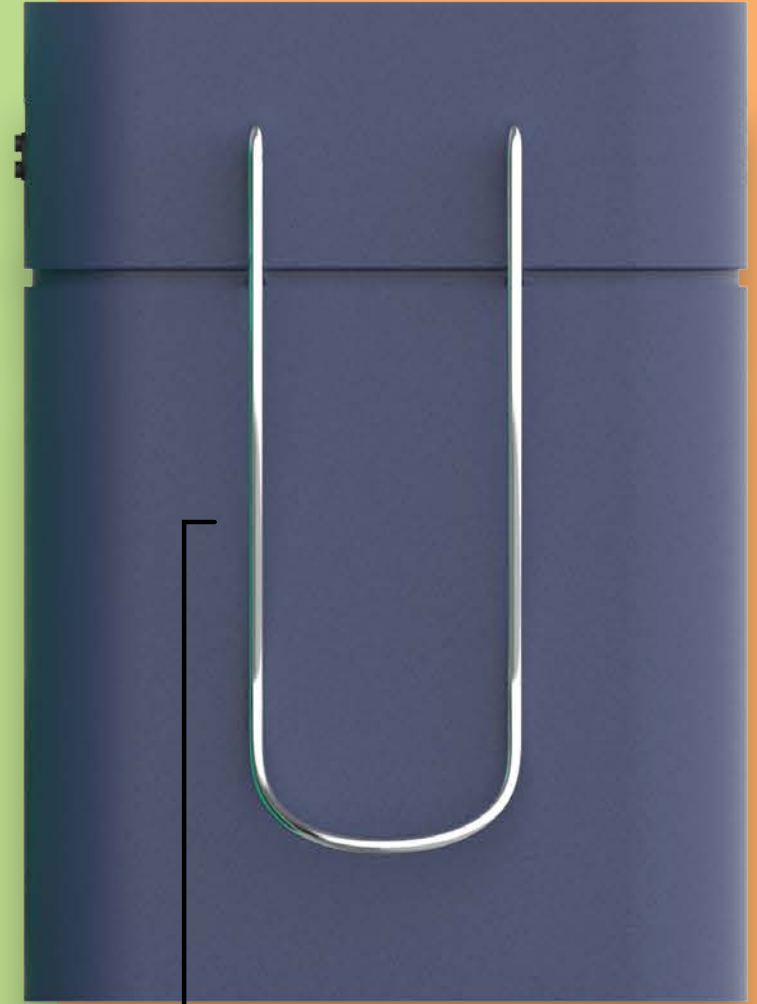

PiKUG
Rotary tool

Picus Is a rotary tool designed for beginner makers and artisans who want to become more familiar with power tools

Project Focuses:

Portability
Ergonomics
Flexibility

ABS plastic

rubberized coating

safety lock

rubber grips

battery indicator

stainless steel clip

hinge to prevent excessive bending of cord

motor speed control

Usable as a battery pack for casual use.