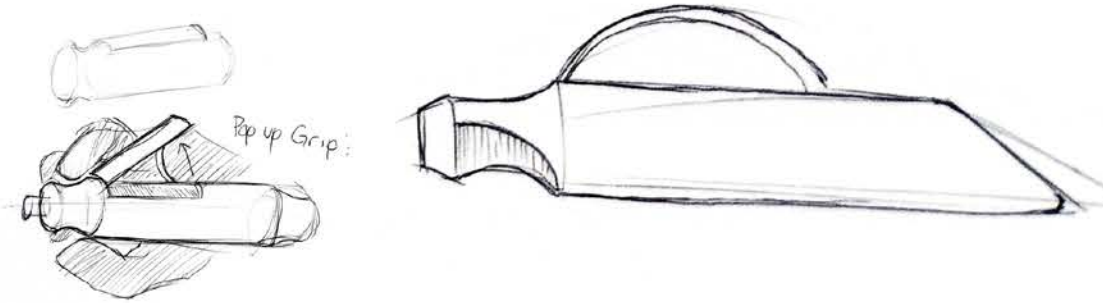

PiKUG
Rotary tool

Picus Is a rotary tool designed for beginner makers and artisans who want to become more familiar with power tools

Project Focuses:

Portability
Ergonomics
Flexibility

ABS plastic

rubberized coating

safety lock

rubber grips

battery indicator

stainless steel clip

hinge to prevent excessive bending of cord

motor speed control

Usable as a battery pack for casual use.