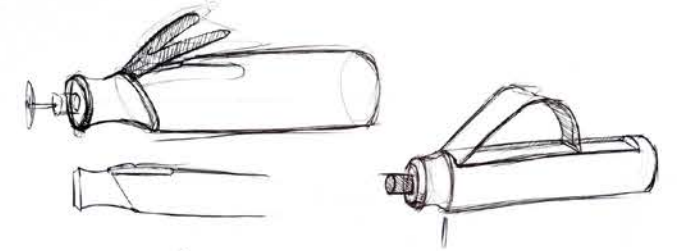

PiKUG
Rotary tool

Picus Is a rotary tool designed for beginner makers and artisans who want to become more familiar with power tools

Project Focuses:

Portability
Ergonomics
Flexibility

ABS plastic

rubberized coating

safety lock

rubber grips

battery indicator

stainless steel clip

hinge to prevent excessive bending of cord

motor speed control

Usable as a battery pack for casual use.