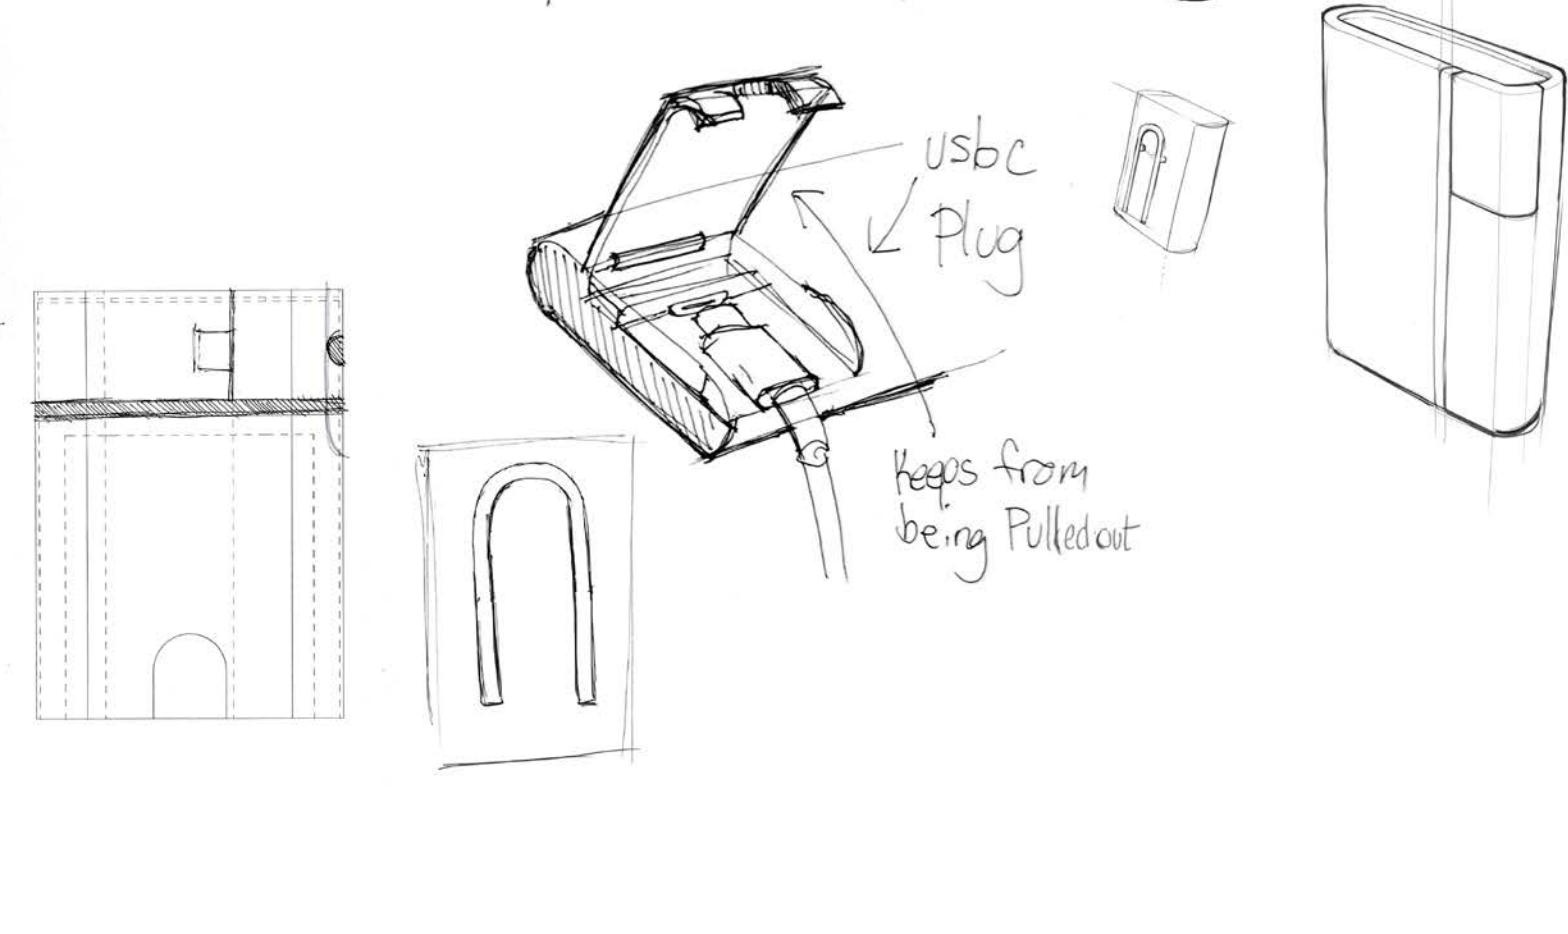

PiKUG
Rotary tool

Picus Is a rotary tool designed for beginner makers and artisans who want to become more familiar with power tools

Project Focuses:

Portability
Ergonomics
Flexibility

ABS plastic

rubberized coating

safety lock

rubber grips

battery indicator

stainless steel clip

hinge to prevent excessive bending of cord

motor speed control

Usable as a battery pack for casual use.