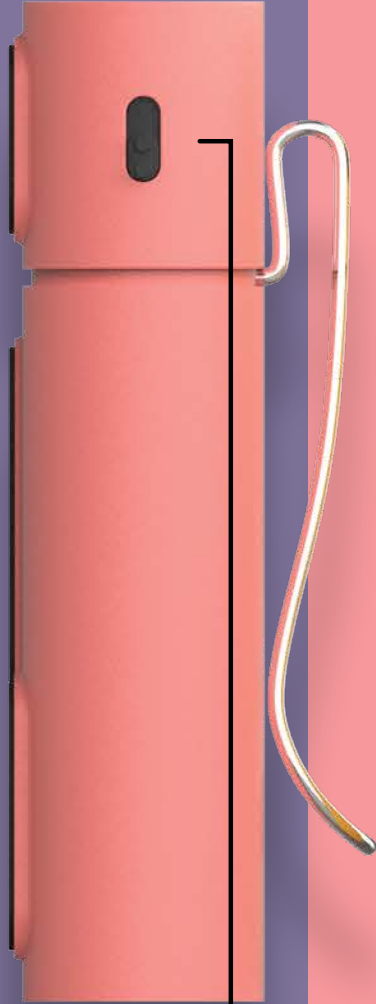

PiKUG
Rotary tool

Picus Is a rotary tool designed for beginner makers and artisans who want to become more familiar with power tools

Project Focuses:

Portability
Ergonomics
Flexibility

ABS plastic

rubberized coating

safety lock

rubber grips

battery indicator

stainless steel clip

hinge to prevent excessive bending of cord

motor speed control

Usable as a battery pack for casual use.