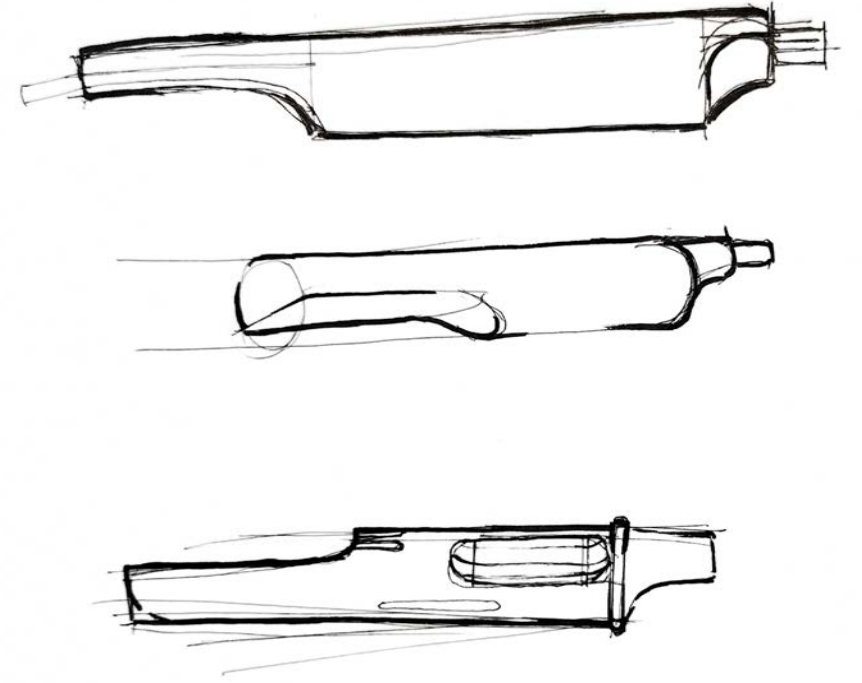

PiKUG
Rotary tool

Picus Is a rotary tool designed for beginner makers and artisans who want to become more familiar with power tools

Project Focuses:

Portability
Ergonomics
Flexibility

ABS plastic

rubberized coating

safety lock

rubber grips

battery indicator

stainless steel clip

hinge to prevent excessive bending of cord

motor speed control

Usable as a battery pack for casual use.