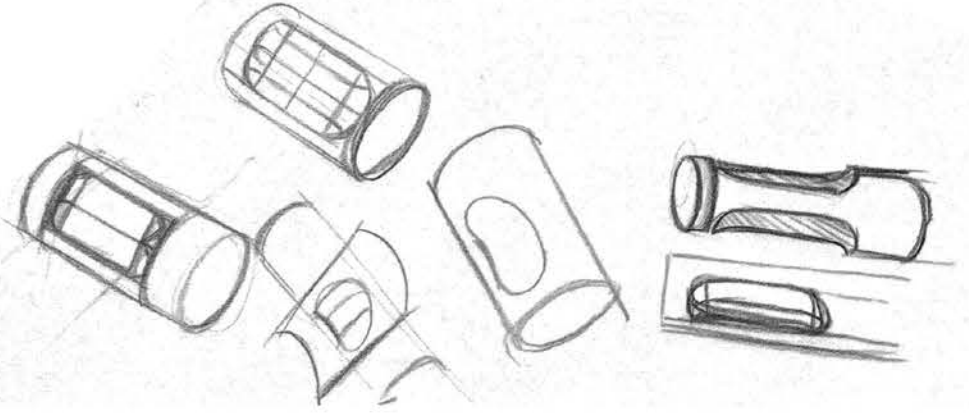

PiKUG
Rotary tool

Picus Is a rotary tool designed for beginner makers and artisans who want to become more familiar with power tools

Project Focuses:

Portability
Ergonomics
Flexibility

ABS plastic

rubberized coating

safety lock

rubber grips

battery indicator

stainless steel clip

hinge to prevent excessive bending of cord

motor speed control

Usable as a battery pack for casual use.