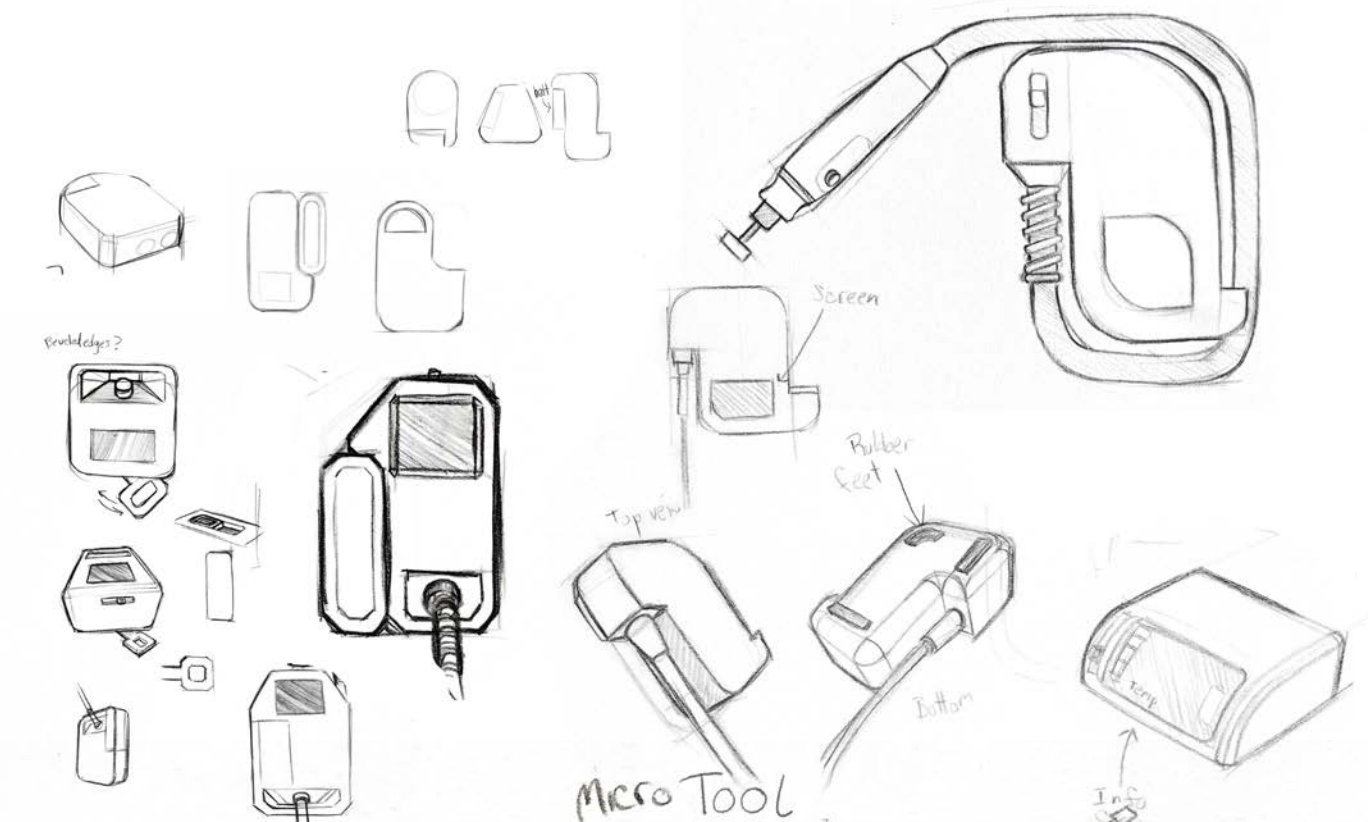

PiKUG
Rotary tool

Picus Is a rotary tool designed for beginner makers and artisans who want to become more familiar with power tools

Project Focuses:

Portability
Ergonomics
Flexibility

ABS plastic

rubberized coating

safety lock

rubber grips

battery indicator

stainless steel clip

hinge to prevent excessive bending of cord

motor speed control

Usable as a battery pack for casual use.