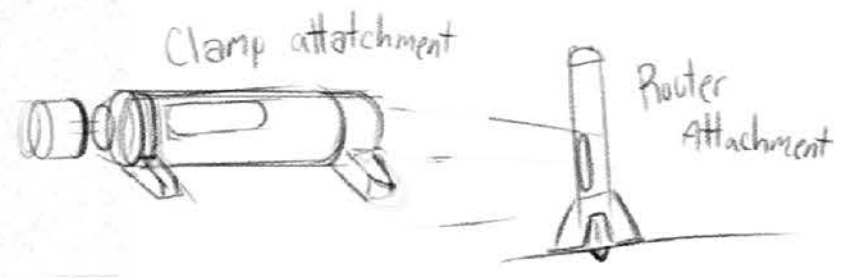

PiKUG
Rotary tool

Picus Is a rotary tool designed for beginner makers and artisans who want to become more familiar with power tools

Project Focuses:

Portability
Ergonomics
Flexibility

ABS plastic

rubberized coating

safety lock

rubber grips

battery indicator

stainless steel clip

hinge to prevent excessive bending of cord

motor speed control

Usable as a battery pack for casual use.