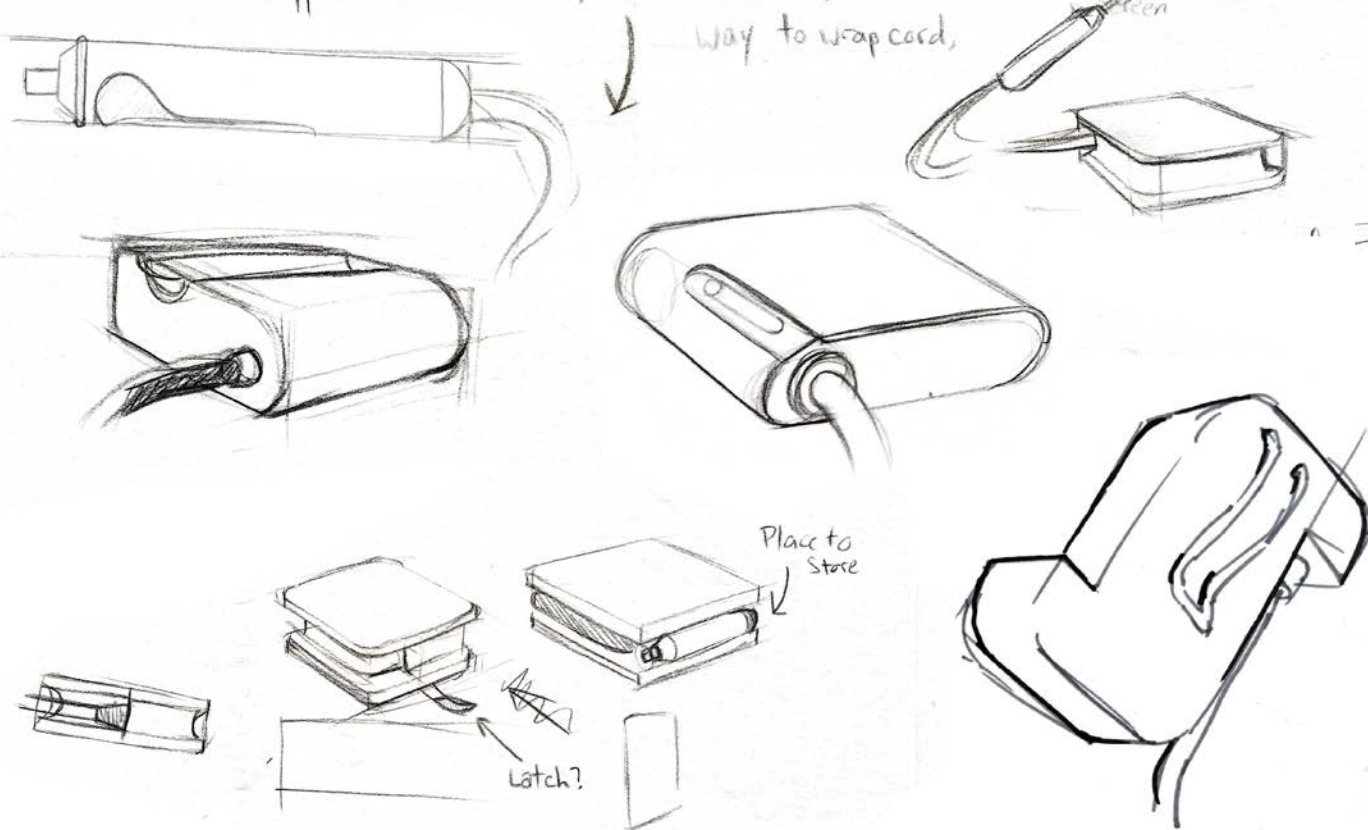

PiKUG
Rotary tool

Picus Is a rotary tool designed for beginner makers and artisans who want to become more familiar with power tools

Project Focuses:

Portability
Ergonomics
Flexibility

ABS plastic

rubberized coating

safety lock

rubber grips

battery indicator

stainless steel clip

hinge to prevent excessive bending of cord

motor speed control

Usable as a battery pack for casual use.