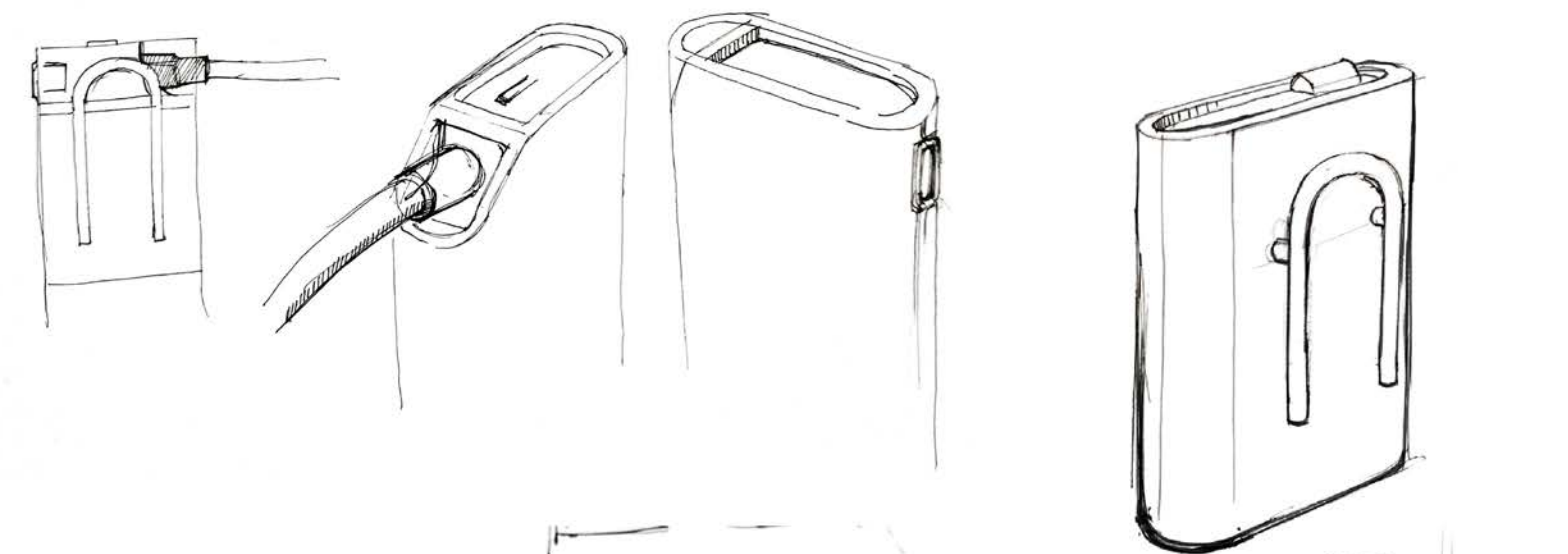

PiKUG
Rotary tool

Picus Is a rotary tool designed for beginner makers and artisans who want to become more familiar with power tools

Project Focuses:

Portability
Ergonomics
Flexibility

ABS plastic

rubberized coating

safety lock

rubber grips

battery indicator

stainless steel clip

hinge to prevent excessive bending of cord

motor speed control

Usable as a battery pack for casual use.