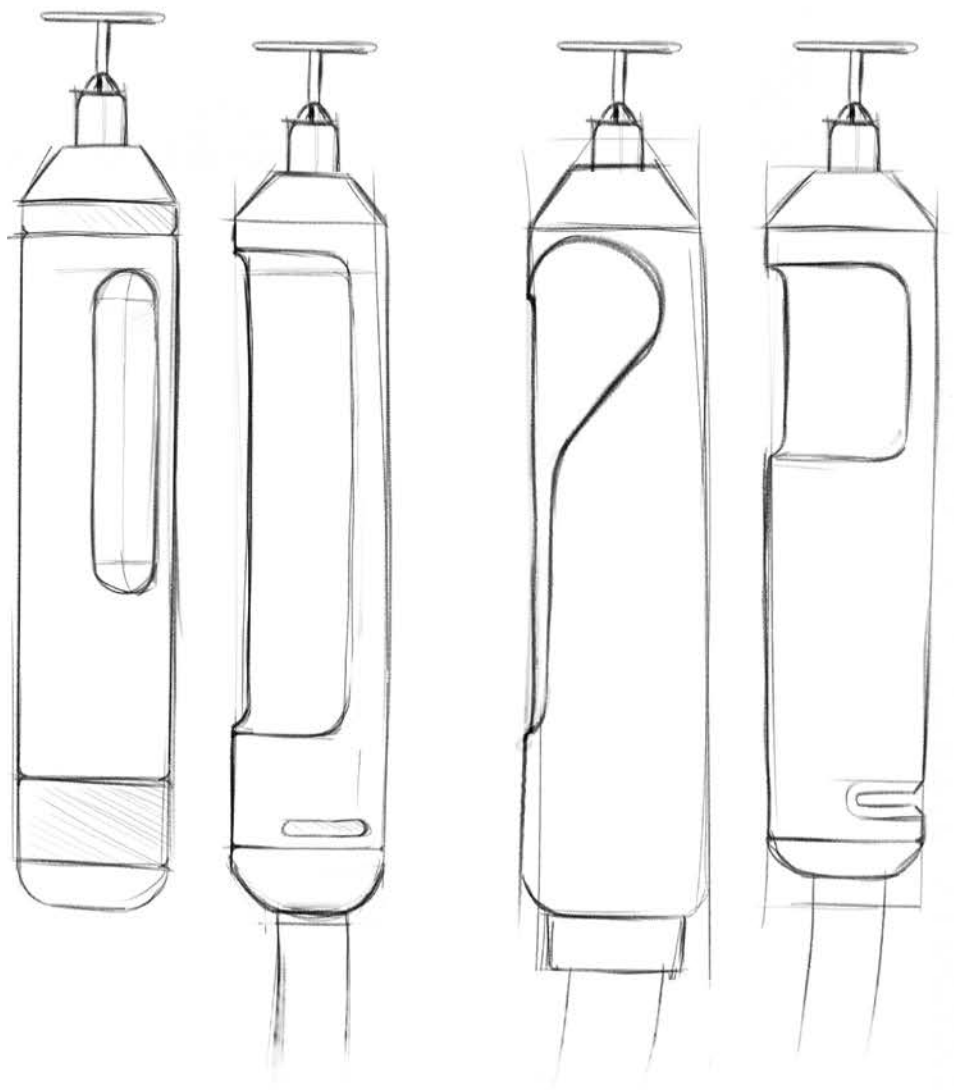

PiKUG
Rotary tool

Picus Is a rotary tool designed for beginner makers and artisans who want to become more familiar with power tools

Project Focuses:

Portability
Ergonomics
Flexibility

ABS plastic

rubberized coating

safety lock

rubber grips

battery indicator

stainless steel clip

hinge to prevent excessive bending of cord

motor speed control

Usable as a battery pack for casual use.